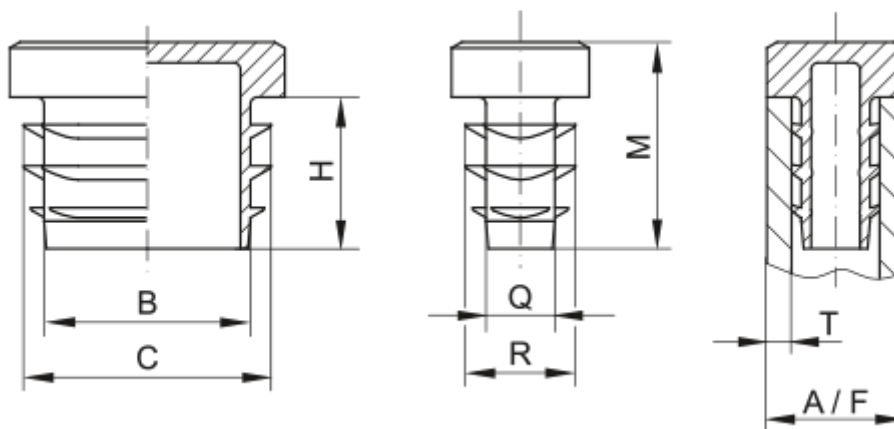

Article number: 59GPN270R60405

Description: KLEE Square plugs GPN 270 - 60x40 (Wall thickness 5)

Measures

A = 60x40

B = 48

C = 52

H = 14

M = 19

Q = 28

R = 32

T = 5